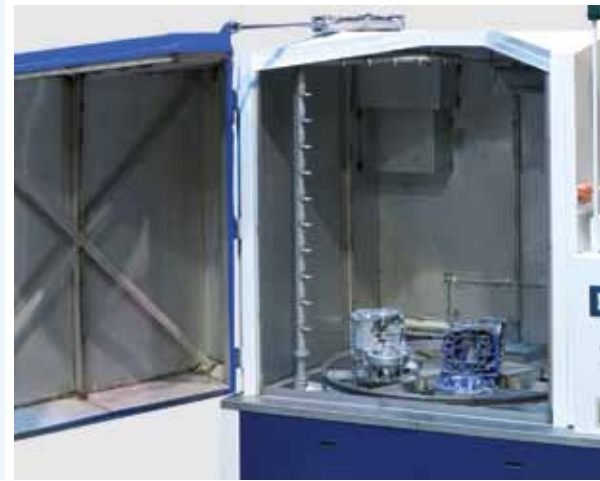

## CELL JET & MEGA JET

- PLC controlled process parameters
- Automatic door available
- Common point load / unload
- Wash and dry in a single cabinet
- Load via overhead hoist

# CELL JET/MEGA JET-Series